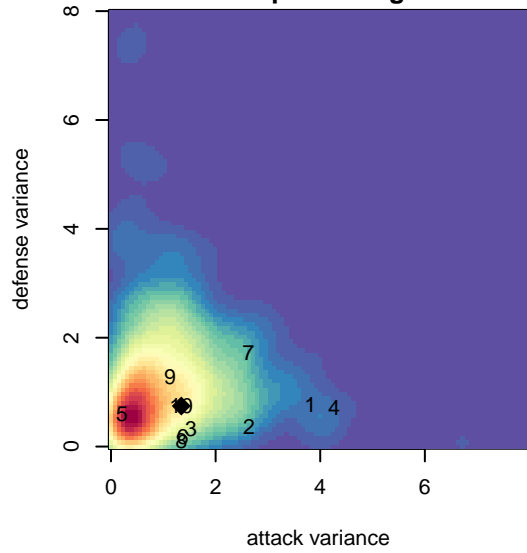

# Albion SC White Gins B98

Albion SC  
 , CAS  
 B98 total strength=1878  
 attack=40.77 defense=43.2

alt names used:  
 ALBION SC WHITE (CAS)  
 ALBION SC WHITE- GINS (CAS)  
 Albion SC BU17 White

Venues played:  
 2015 Cerritos Memorial Cup 2015 Nike Flight L  
 2015 FWRL CAS B98  
 2015 Surf College Showcase Seaside Showcas

**Albion SC White Gins B98**  
 Dots are actual minus expected GF (blue circles) and GA (red triangles).  
 Blue line is smoothed change in attack strength. Red is smoothed change in defense strength.

**attack and defense variance (black dot)  
relative to other teams  
and top 10 in region**

**attack and defense rating  
relative to others at age  
and all opponents in last 13 months**

**attack and defense rating  
relative to others at age  
and all opponents in last 13 months**