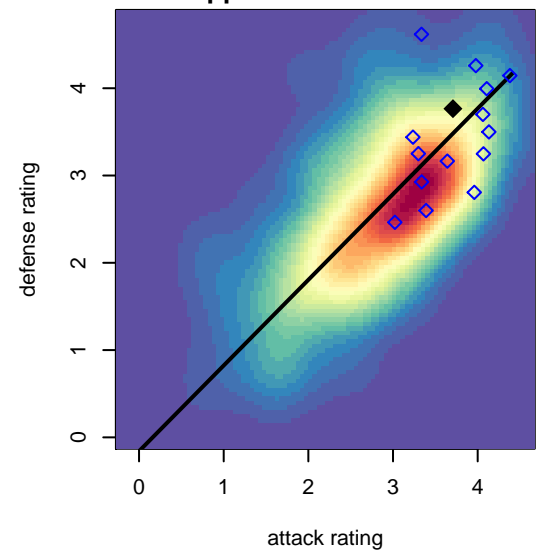

# Albion SC White Gins B98

Albion SC  
 , CAS  
 B98 total strength=1878  
 attack=40.77 defense=43.2

alt names used:  
 ALBION SC WHITE (CAS)  
 ALBION SC WHITE- GINS (CAS)  
 Albion SC BU17 White

Venues played:  
 2015 Cerritos Memorial Cup 2015 Nike Flight L  
 2015 FWRL CAS B98  
 2015 Surf College Showcase Seaside Showcas

**Albion SC White Gins B98**  
 Dots are actual minus expected GF (blue circles) and GA (red triangles).  
 Blue line is smoothed change in attack strength. Red is smoothed change in defense strength.

**attack and defense variance (black dot)  
relative to other teams  
and top 10 in region**

**attack and defense rating  
relative to others at age  
and all opponents in last 13 months**

**attack and defense rating  
relative to others at age  
and all opponents in last 13 months**

**Performance relative to 13 month average**

**Performance relative to 13 month average**

Distribution of opponents  
 Red = Lose zone, Blue = Win zone, Green = Even  
 Black line separates win/lose zones