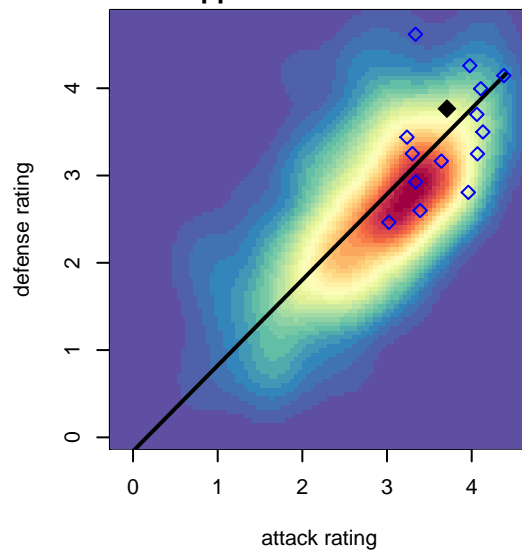

# Albion SC White Gins B98

Albion SC  
 , CAS  
 B98 total strength=1878  
 attack=40.77 defense=43.2

alt names used:  
 ALBION SC WHITE (CAS)  
 ALBION SC WHITE- GINS (CAS)  
 Albion SC BU17 White

Venues played:  
 2015 Cerritos Memorial Cup 2015 Nike Flight L  
 2015 FWRL CAS B98  
 2015 Surf College Showcase Seaside Showcas

**Albion SC White Gins B98**  
 Dots are actual minus expected GF (blue circles) and GA (red triangles).  
 Blue line is smoothed change in attack strength. Red is smoothed change in defense strength.

**attack and defense variance (black dot)  
relative to other teams  
and top 10 in region**

**attack and defense rating  
relative to others at age  
and all opponents in last 13 months**

**attack and defense rating  
relative to others at age  
and all opponents in last 13 months**