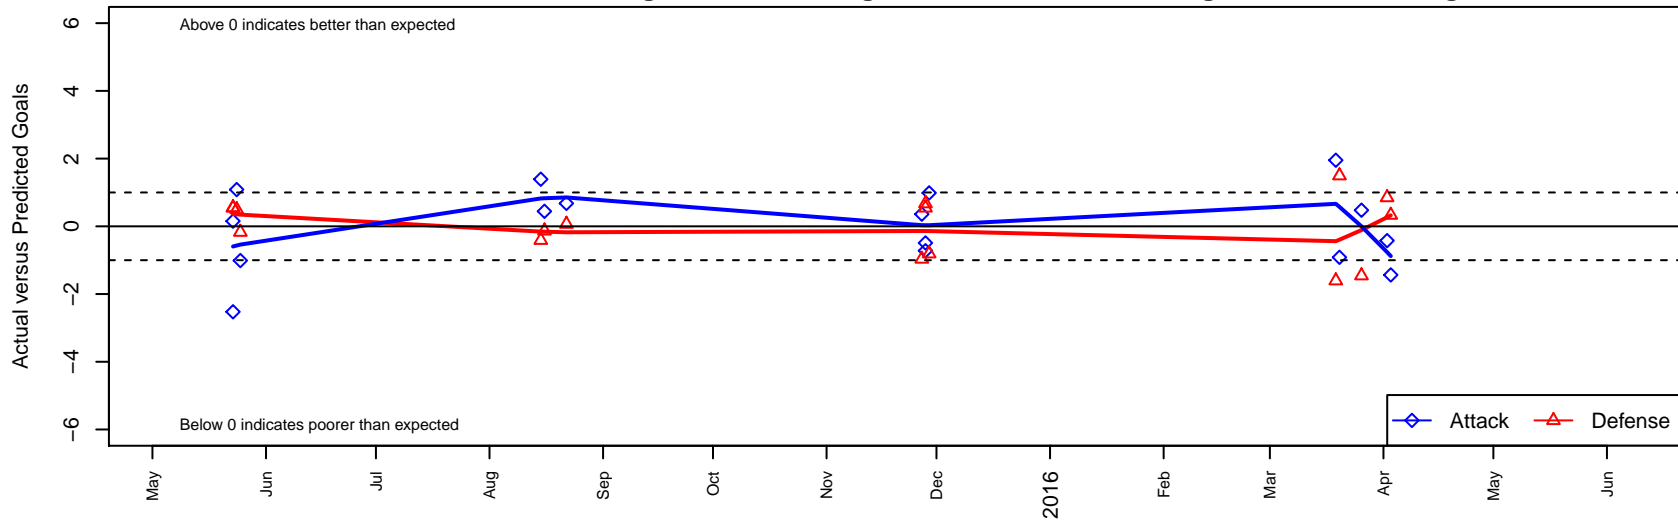

# Albion SC White Gins B98

Albion SC  
 , CAS  
 B98 total strength=1878  
 attack=40.77 defense=43.2

alt names used:  
 ALBION SC WHITE (CAS)  
 ALBION SC WHITE- GINS (CAS)  
 Albion SC BU17 White

Venues played:  
 2015 Cerritos Memorial Cup 2015 Nike Flight L  
 2015 FWRL CAS B98  
 2015 Surf College Showcase Seaside Showcas

**Albion SC White Gins B98**  
 Dots are actual minus expected GF (blue circles) and GA (red triangles).  
 Blue line is smoothed change in attack strength. Red is smoothed change in defense strength.

**attack and defense variance (black dot)  
relative to other teams  
and top 10 in region**

**attack and defense rating  
relative to others at age  
and all opponents in last 13 months**

**attack and defense rating  
relative to others at age  
and all opponents in last 13 months**

**Performance relative to 13 month average**

**Performance relative to 13 month average**

Distribution of opponents  
 Red = Lose zone, Blue = Win zone, Green = Even  
 Black line separates win/lose zones