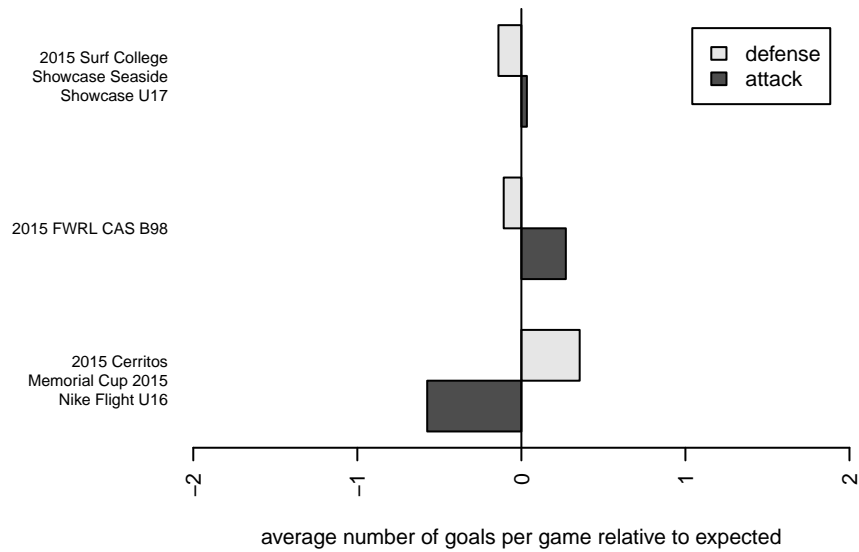

# Albion SC White Gins B98

Albion SC  
 , CAS  
 B98 total strength=1878  
 attack=40.77 defense=43.2

alt names used:  
 ALBION SC WHITE (CAS)  
 ALBION SC WHITE- GINS (CAS)  
 Albion SC BU17 White

Venues played:  
 2015 Cerritos Memorial Cup 2015 Nike Flight L  
 2015 FWRL CAS B98  
 2015 Surf College Showcase Seaside Showcas

**Albion SC White Gins B98**  
 Dots are actual minus expected GF (blue circles) and GA (red triangles).  
 Blue line is smoothed change in attack strength. Red is smoothed change in defense strength.

**attack and defense variance (black dot)  
relative to other teams  
and top 10 in region**

**attack and defense rating  
relative to others at age  
and all opponents in last 13 months**

**attack and defense rating  
relative to others at age  
and all opponents in last 13 months**

**Performance relative to 13 month average**

**Performance relative to 13 month average**

Distribution of opponents  
 Red = Lose zone, Blue = Win zone, Green = Even  
 Black line separates win/lose zones