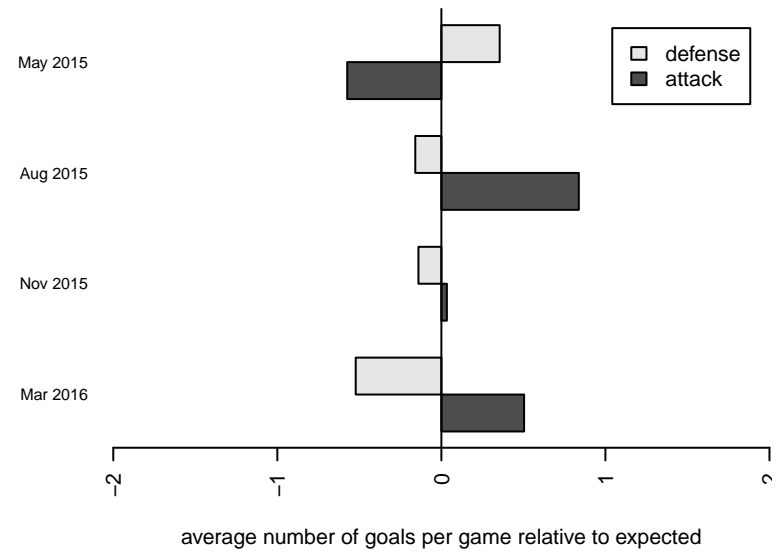

**Albion SC White Gins B98**  
 Dots are actual minus expected GF (blue circles) and GA (red triangles).  
 Blue line is smoothed change in attack strength. Red is smoothed change in defense strength.

**attack and defense variance (black dot)  
relative to other teams  
and top 10 in region**

**attack and defense rating  
relative to others at age  
and all opponents in last 13 months**

**attack and defense rating  
relative to others at age  
and all opponents in last 13 months**

**Performance relative to 13 month average**

**Performance relative to 13 month average**

Distribution of opponents  
 Red = Lose zone, Blue = Win zone, Green = Even  
 Black line separates win/lose zones